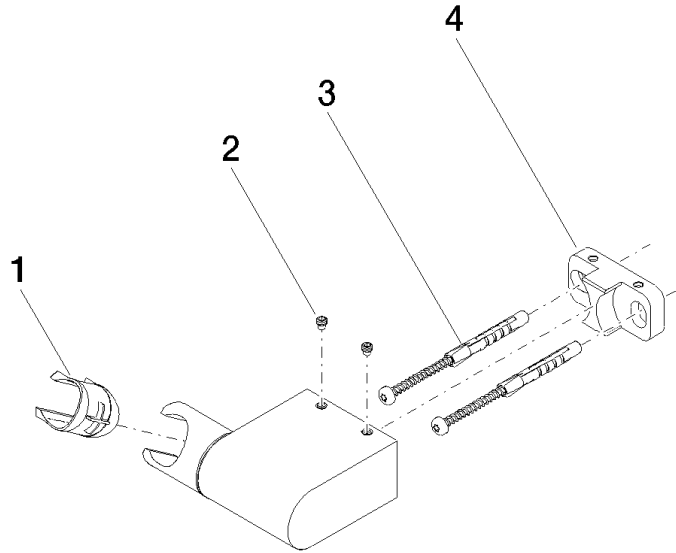

28 060 970

• pivotable 75°

Fits: IMO, LULU, MADISON, MEM, TARA,  
CL.1, LISSÉ, VAIA, META, CYO

	Chrome	28 060 970-00
	Brushed Platinum	28 060 970-06
	Platinum	28 060 970-08
	Dark Brass matt	28 060 970-16
	Dark Chrome	28 060 970-19
	Light Gold	28 060 970-26
	Brushed Light Gold	28 060 970-27
	Brushed Durabrass (23kt Gold)	28 060 970-28
	Matte Black	28 060 970-33
	Brushed Bronze	28 060 970-42
	Brushed Champagne (22kt Gold)	28 060 970-46
	Champagne (22kt Gold)	28 060 970-47
	Brushed Chrome	28 060 970-93
	Brushed Dark Platinum	28 060 970-99

28 060 970

mm [inches]

28 060 970

Parts for other finishes can be found here: Brushed Platinum

### Spare parts list

No.	Item Number	Name	Quantity used	Delivery time
1	09 12 12 212 90	sleeve	1	2
2	09 31 11 009 90	pin	2	2
3	05 30 31 025 00 90	fixing set	1	2
4	08 30 11 563 90	holder	1	2