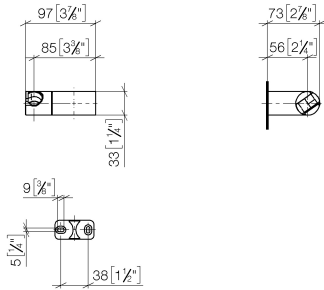

28 060 970

• pivotable 75°

Fits: IMO, LULU, MADISON, MEM, TARA,  
CL.1, LISSÉ, VAIA, META, CYO

	Chrome	28 060 970-00
	Brushed Platinum	28 060 970-06
	Platinum	28 060 970-08
	Dark Brass matt	28 060 970-16
	Dark Chrome	28 060 970-19
	Light Gold	28 060 970-26
	Brushed Light Gold	28 060 970-27
	Brushed Durabrass (23kt Gold)	28 060 970-28
	Matte Black	28 060 970-33
	Brushed Bronze	28 060 970-42
	Brushed Champagne (22kt Gold)	28 060 970-46
	Champagne (22kt Gold)	28 060 970-47
	Brushed Chrome	28 060 970-93
	Brushed Dark Platinum	28 060 970-99

28 060 970

mm [inches]

28 060 970

Parts for other finishes can be found here: Brushed Platinum

### Spare parts list

No.	Item Number	Name	Quantity used	Delivery time
1	09 12 12 212 90	sleeve	1	2
2	09 31 11 009 90	pin	2	2
3	05 30 31 025 00 90	fixing set	1	2
4	08 30 11 563 90	holder	1	2